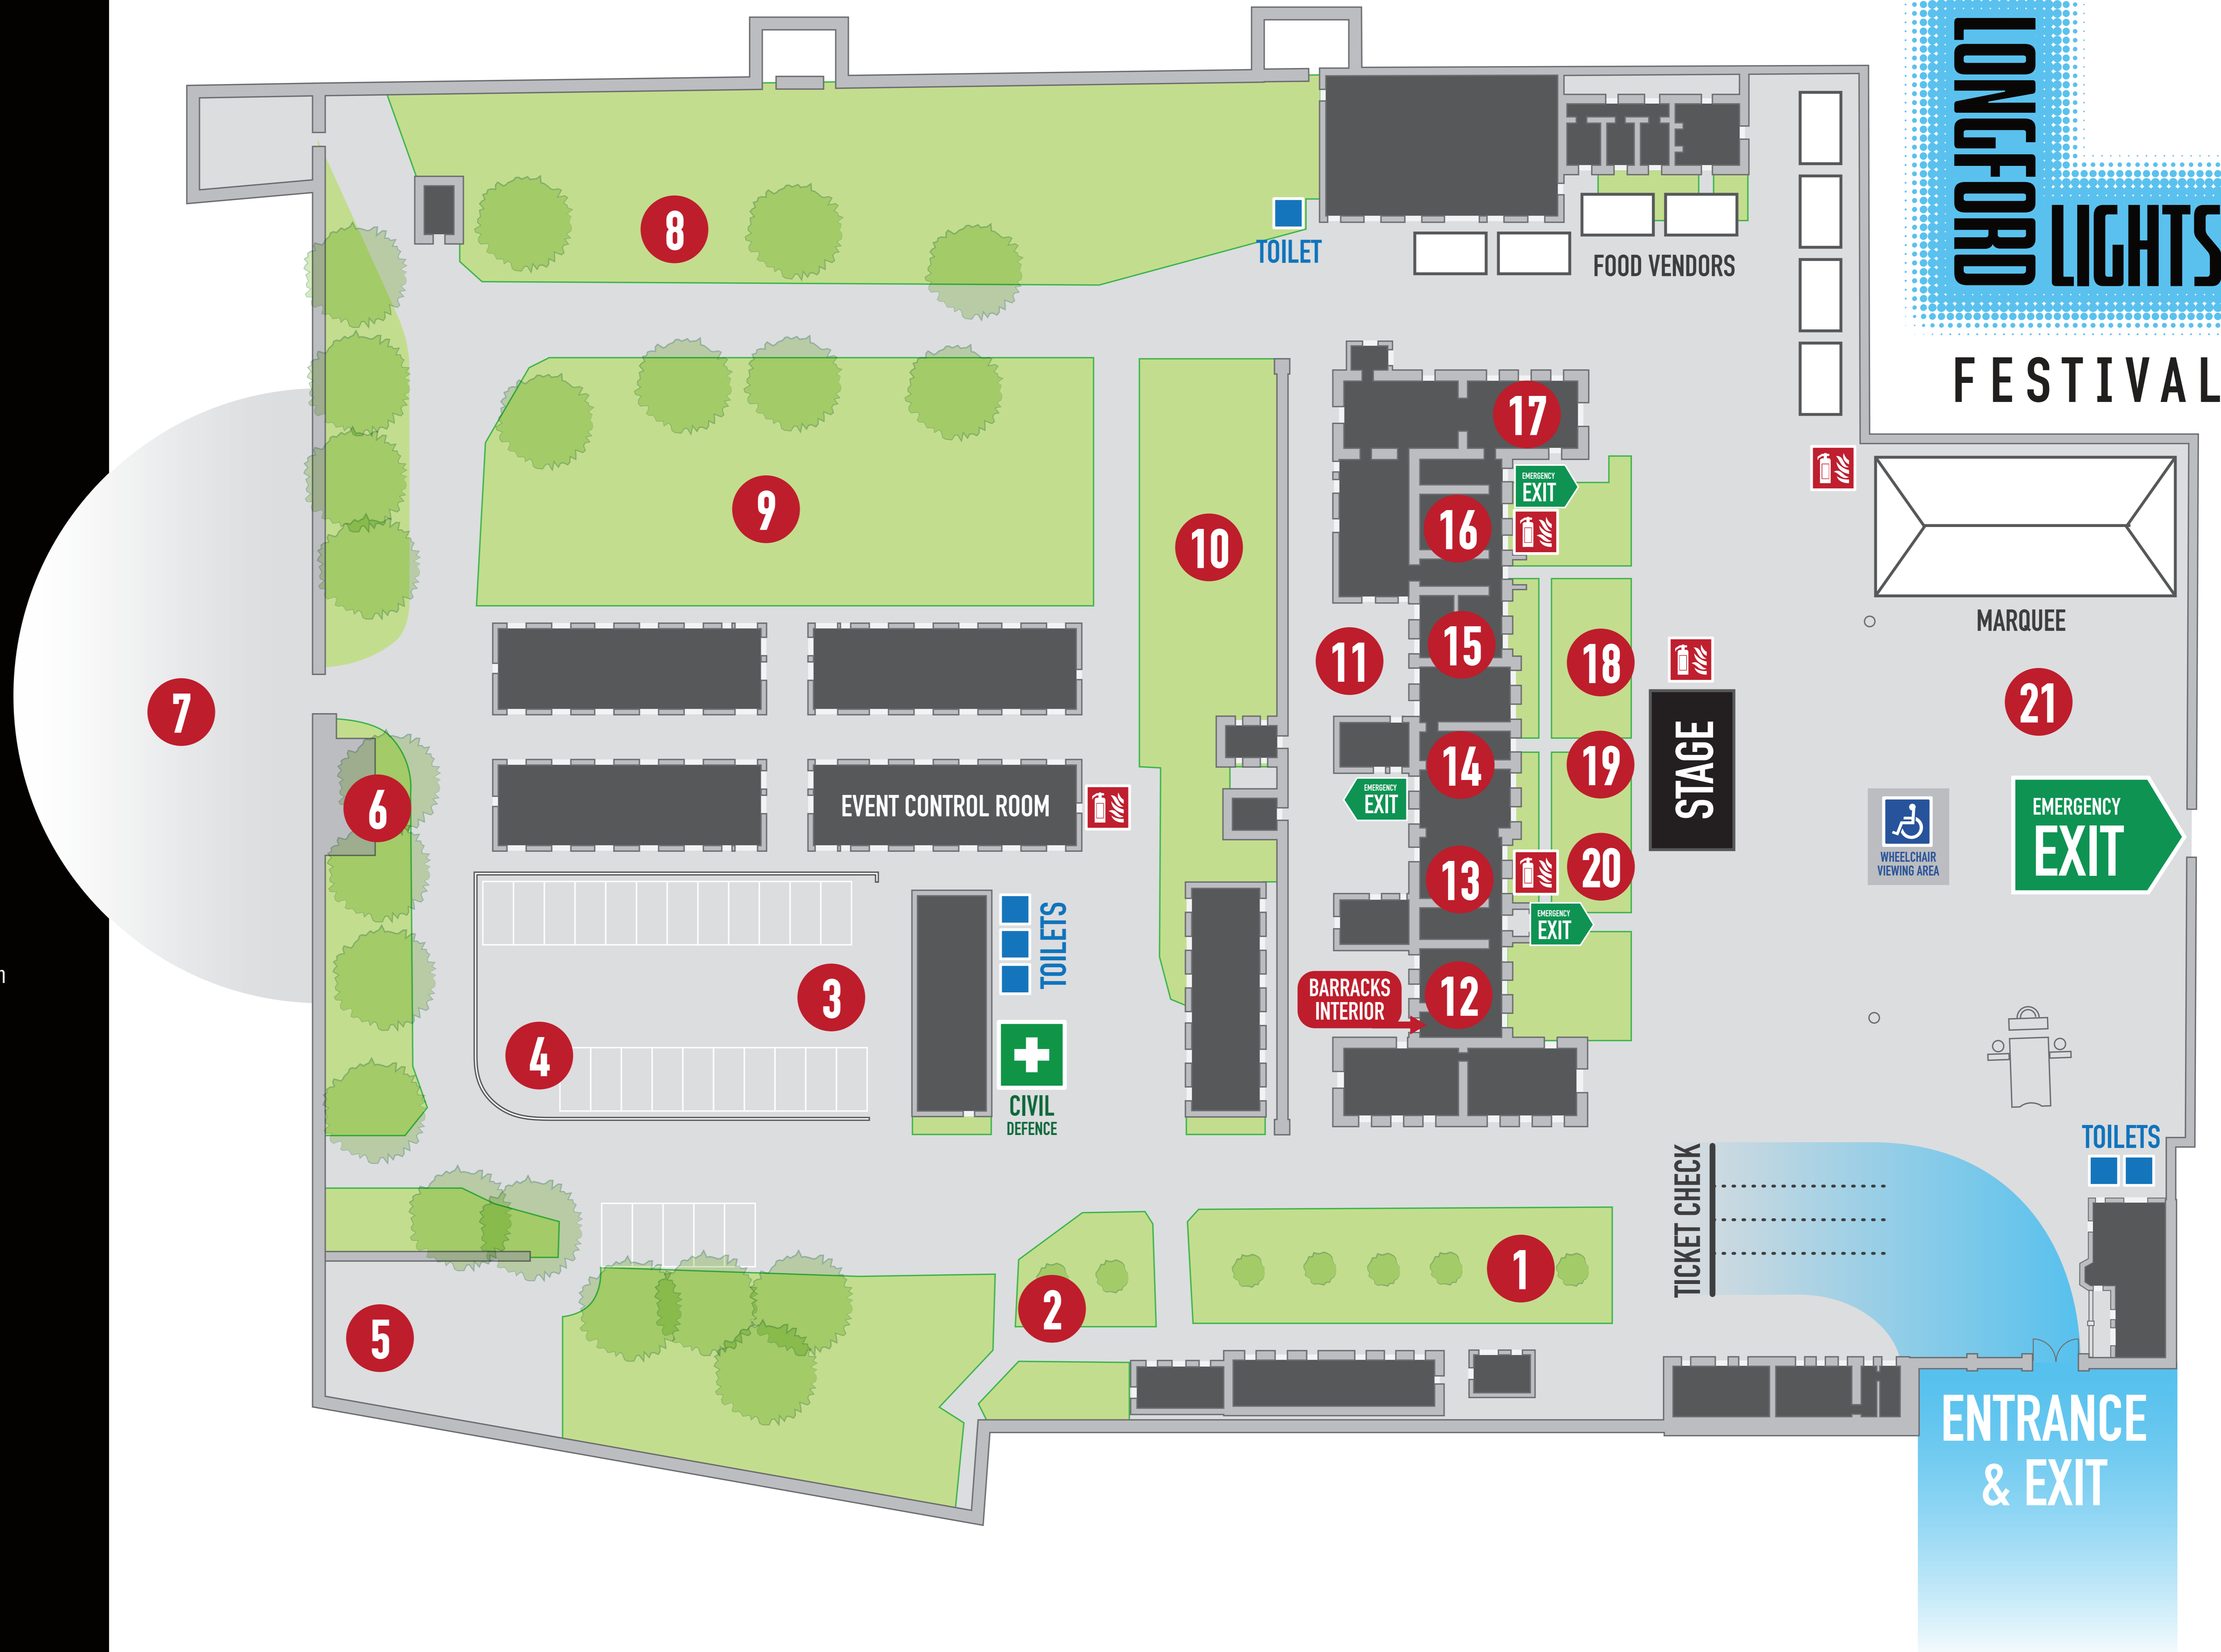

ILLUMINATED JOURNEY

- 1 THE MAGIC GARDEN**
Lanterns by Longford Primary Schools
- 2 EVERY MOMENT IS UNIQUE**
By Finn Nichol & Anna Wiercioch
- 3 SHADOW PLAY**
By Caroline Conway
- 4 LIGHT BRIGADE HORSES**
By Tom Meszell
- 5 AN ELEMENT OF DEMISE**
By Mary Fleming
- 6 MOON CAMP**
By Longford Scouts
- 7 BEACONS OF LIGHT**
8 Artists, 43 Schools, Scouts & Girl Guides
- 8 SILVA LUMINA**
Art of Mental, Commissioned by First Fortnight
- 9 UISCE BEO**
By Michelle Dufaur & Longford ICA Federation
- 10 SOLAS LE CHÉILE**
By Emma Donoghue & St. Christopher's Services
- 11 SHADOW SCREEN**
By Tommy Casby

BARRACKS INTERIOR

- 12 PAPER CUTS**
By Paul Bokslag
- 13 FÁSACH**
By Hanlon Artworks
- 14 FROM THE OUTSIDE IN**
By Pat Taaffe/Engage
- 15 BRIGHT 'BLÁTHS'**
By Alla Shmyhovska
- 16 NARCICCUS**
By Nocht
- 17 STILL SPINNING RAINBOWS**
By Philip Fogarty

PERFORMERS

- 18 PROJECT US**
Caroline Conway, Niamh Ni Mheara & Meán Scoil Mhuire
- 19 WINDOWS INSTALLATION**
Hanlon Artworks, St. Matthew's NS, Ballymahon & Lanesborough Primary School, Lanesborough
- 20 TURNING HEADS**
By St. Christopher's Services
- 21 VESTA**
By Tommy Casby

- THE WIND GARDEN—Cal y Canto Teatro
- LAMPERELLA—Stevie Wicks
- WALKING WITH GIANTS—Caoimhe Dunne
- BULA BULA SAMBA BAND
- BABYLON'S INFERNO
- SOUNDSCAPES—Cronin
- SAMBA SOUP

LONGFORD LIGHTS
FESTIVAL